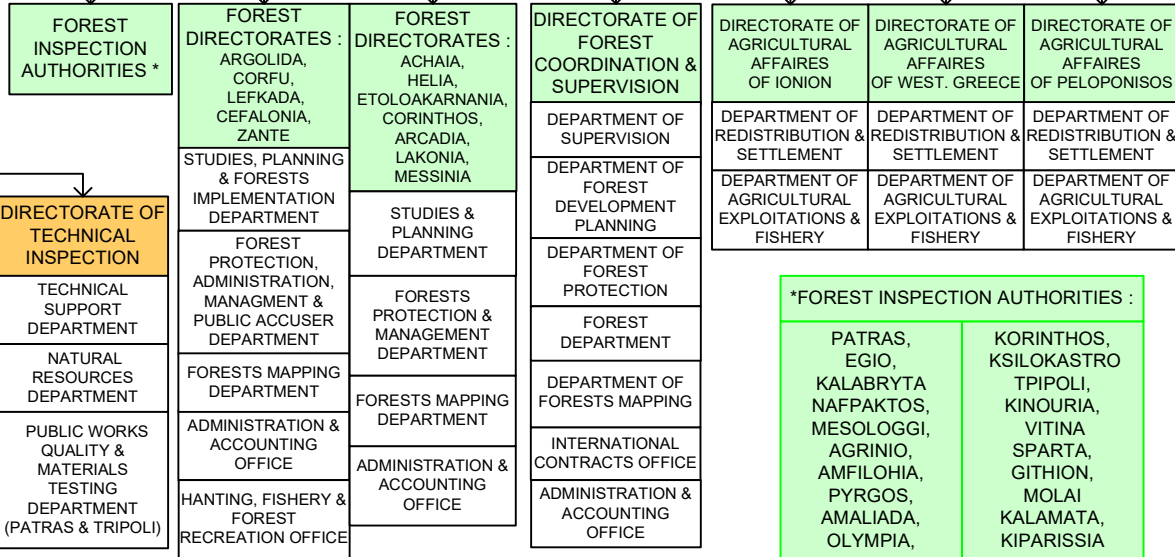

**COORDINATOR OF
DECENTRALIZED ADMINISTRATION
OF PELOPONNISOS, WESTERN
GREECE & IONION**

**GENERAL DIRECTORATE
OF LAND PLANNING &
ENVIRONMENTAL POLICY**

**GENERAL DIRECTORATE
OF INTERNAL FUNCTIONS**

**GENERAL DIRECTORATE
OF FORESTS &
AGRICULTURE AFFAIRES**

***FOREST INSPECTION AUTHORITIES :**

PATRAS, EGIO, KALABRYTA NAFFAKTOS, MESOLOGGI, AGRINIO, AMFILOHIA, PYRGOS, AMALIADA, OLYMPIA,	KORINTHOS, KSILOKASTRO TIPOLI, KINOURIA, VITINA SPARTA, GITHION, MOLAI KALAMATA, KIPARISSIA
---	--