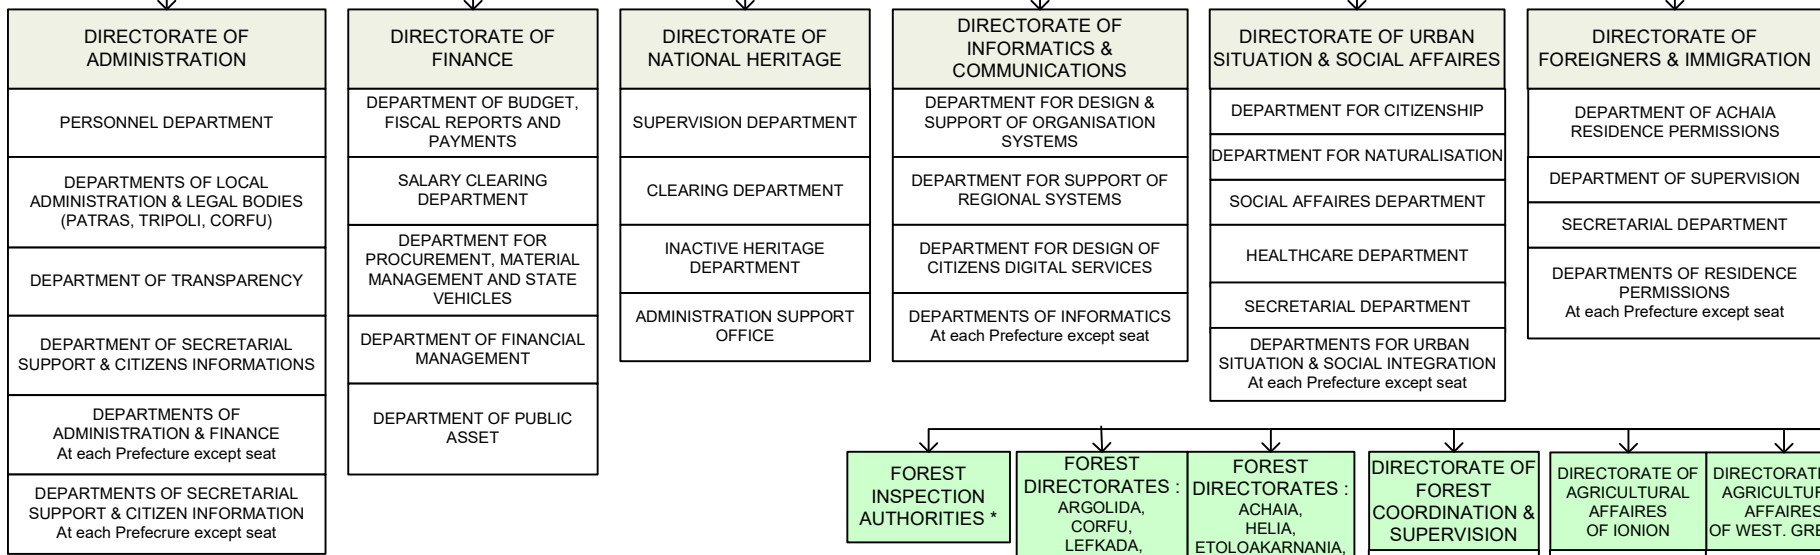

**COORDINATOR OF
DECENTRALIZED ADMINISTRATION
OF PELOPONNISOS, WESTERN
GREECE & IONION**

**GENERAL DIRECTORATE
OF LAND PLANNING &
ENVIRONMENTAL POLICY**

**GENERAL DIRECTORATE
OF INTERNAL FUNCTIONS**

**GENERAL DIRECTORATE
OF FORESTS &
AGRICULTURE AFFAIRES**

***FOREST INSPECTION AUTHORITIES :**

PATRAS, EGIO, KALABRYTA NAFFAKTOS, MESOLOGGI, AGRINIO, AMFILOHIA, PYRGOS, AMALIADA, OLYMPIA,	KORINTHOS, KSILOKASTRO TIPOLI, KINOURIA, VITINA SPARTA, GITHION, MOLAI KALAMATA, KIPARISSIA
---	--